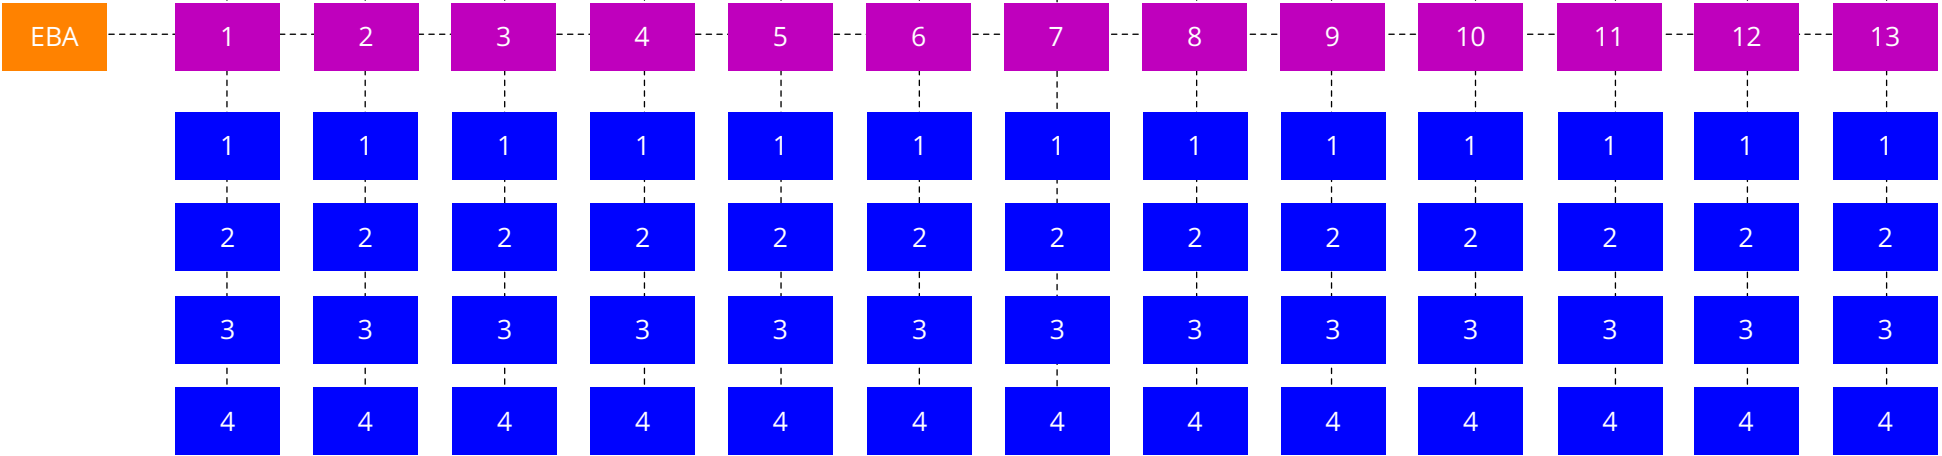

MASTER ADMIN

ROLE: MASTER ADMIN

CAN READ/WRITE ALL USERS/ROLES.
CAN CREATE/EDIT/VIEW ALL DOCUMENTS

ROLE: CITY/DISTRICT ADMIN

CAN READ/WRITE ALL USERS/ROLES IN CITY/DISTRICT.
CAN CREATE/EDIT/VIEW ALL DOCUMENTS IN CITY/DISTRICT
CAN VIEW ALL DOCUMENTS

ROLE: USERS

CAN VIEW ALL DOCUMENTS IN ROLE

ROLE: EBA

CAN READ/WRITE ALL USERS/ROLES IN CITY/DISTRICT ADMIN.
CAN CREATE/EDIT/VIEW ALL DOCUMENTS IN CITY/DISTRICT
CAN VIEW ALL DOCUMENTS